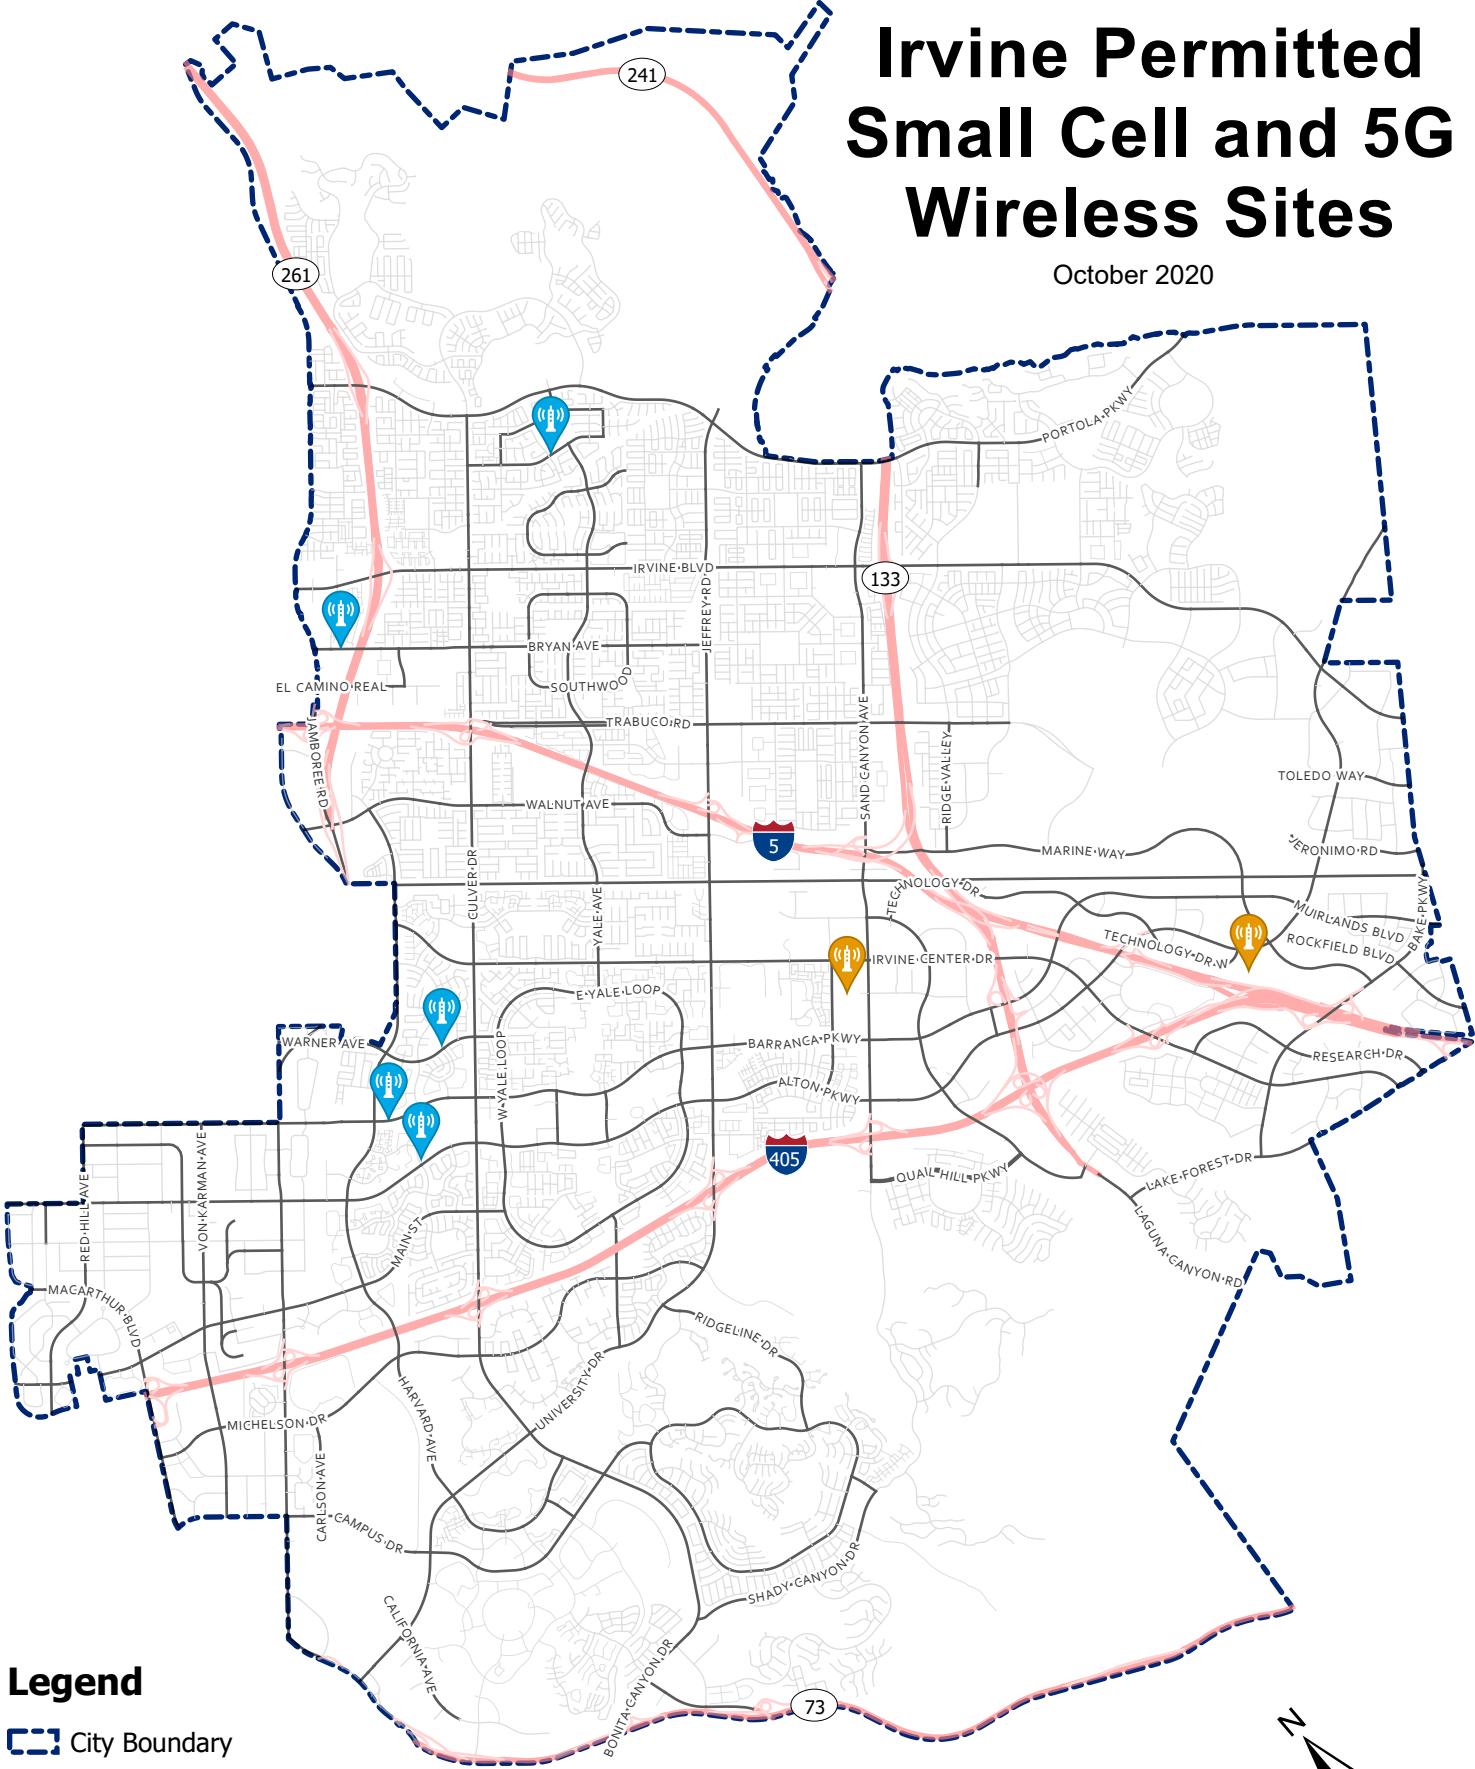

Irvine Permitted Small Cell and 5G Wireless Sites

October 2020

Legend

-  City Boundary
-  5G Wireless Facility
-  Small Cell Wireless Facility

Although every effort has been made to develop the completeness of the information displayed on this map and it has been verified to the best of our abilities, no warranty, expressed or implied, is made regarding accuracy, adequacy, completeness, legality, reliability, or usefulness of the information. The City of Irvine provides this information on an "as is" basis. All warranties of any kind express or implied, including but not limited to the implied warranties of merchantability, fitness for a particular purpose, freedom from contamination by computer viruses and non-infringement of proprietary rights, ARE DISCLAIMED.