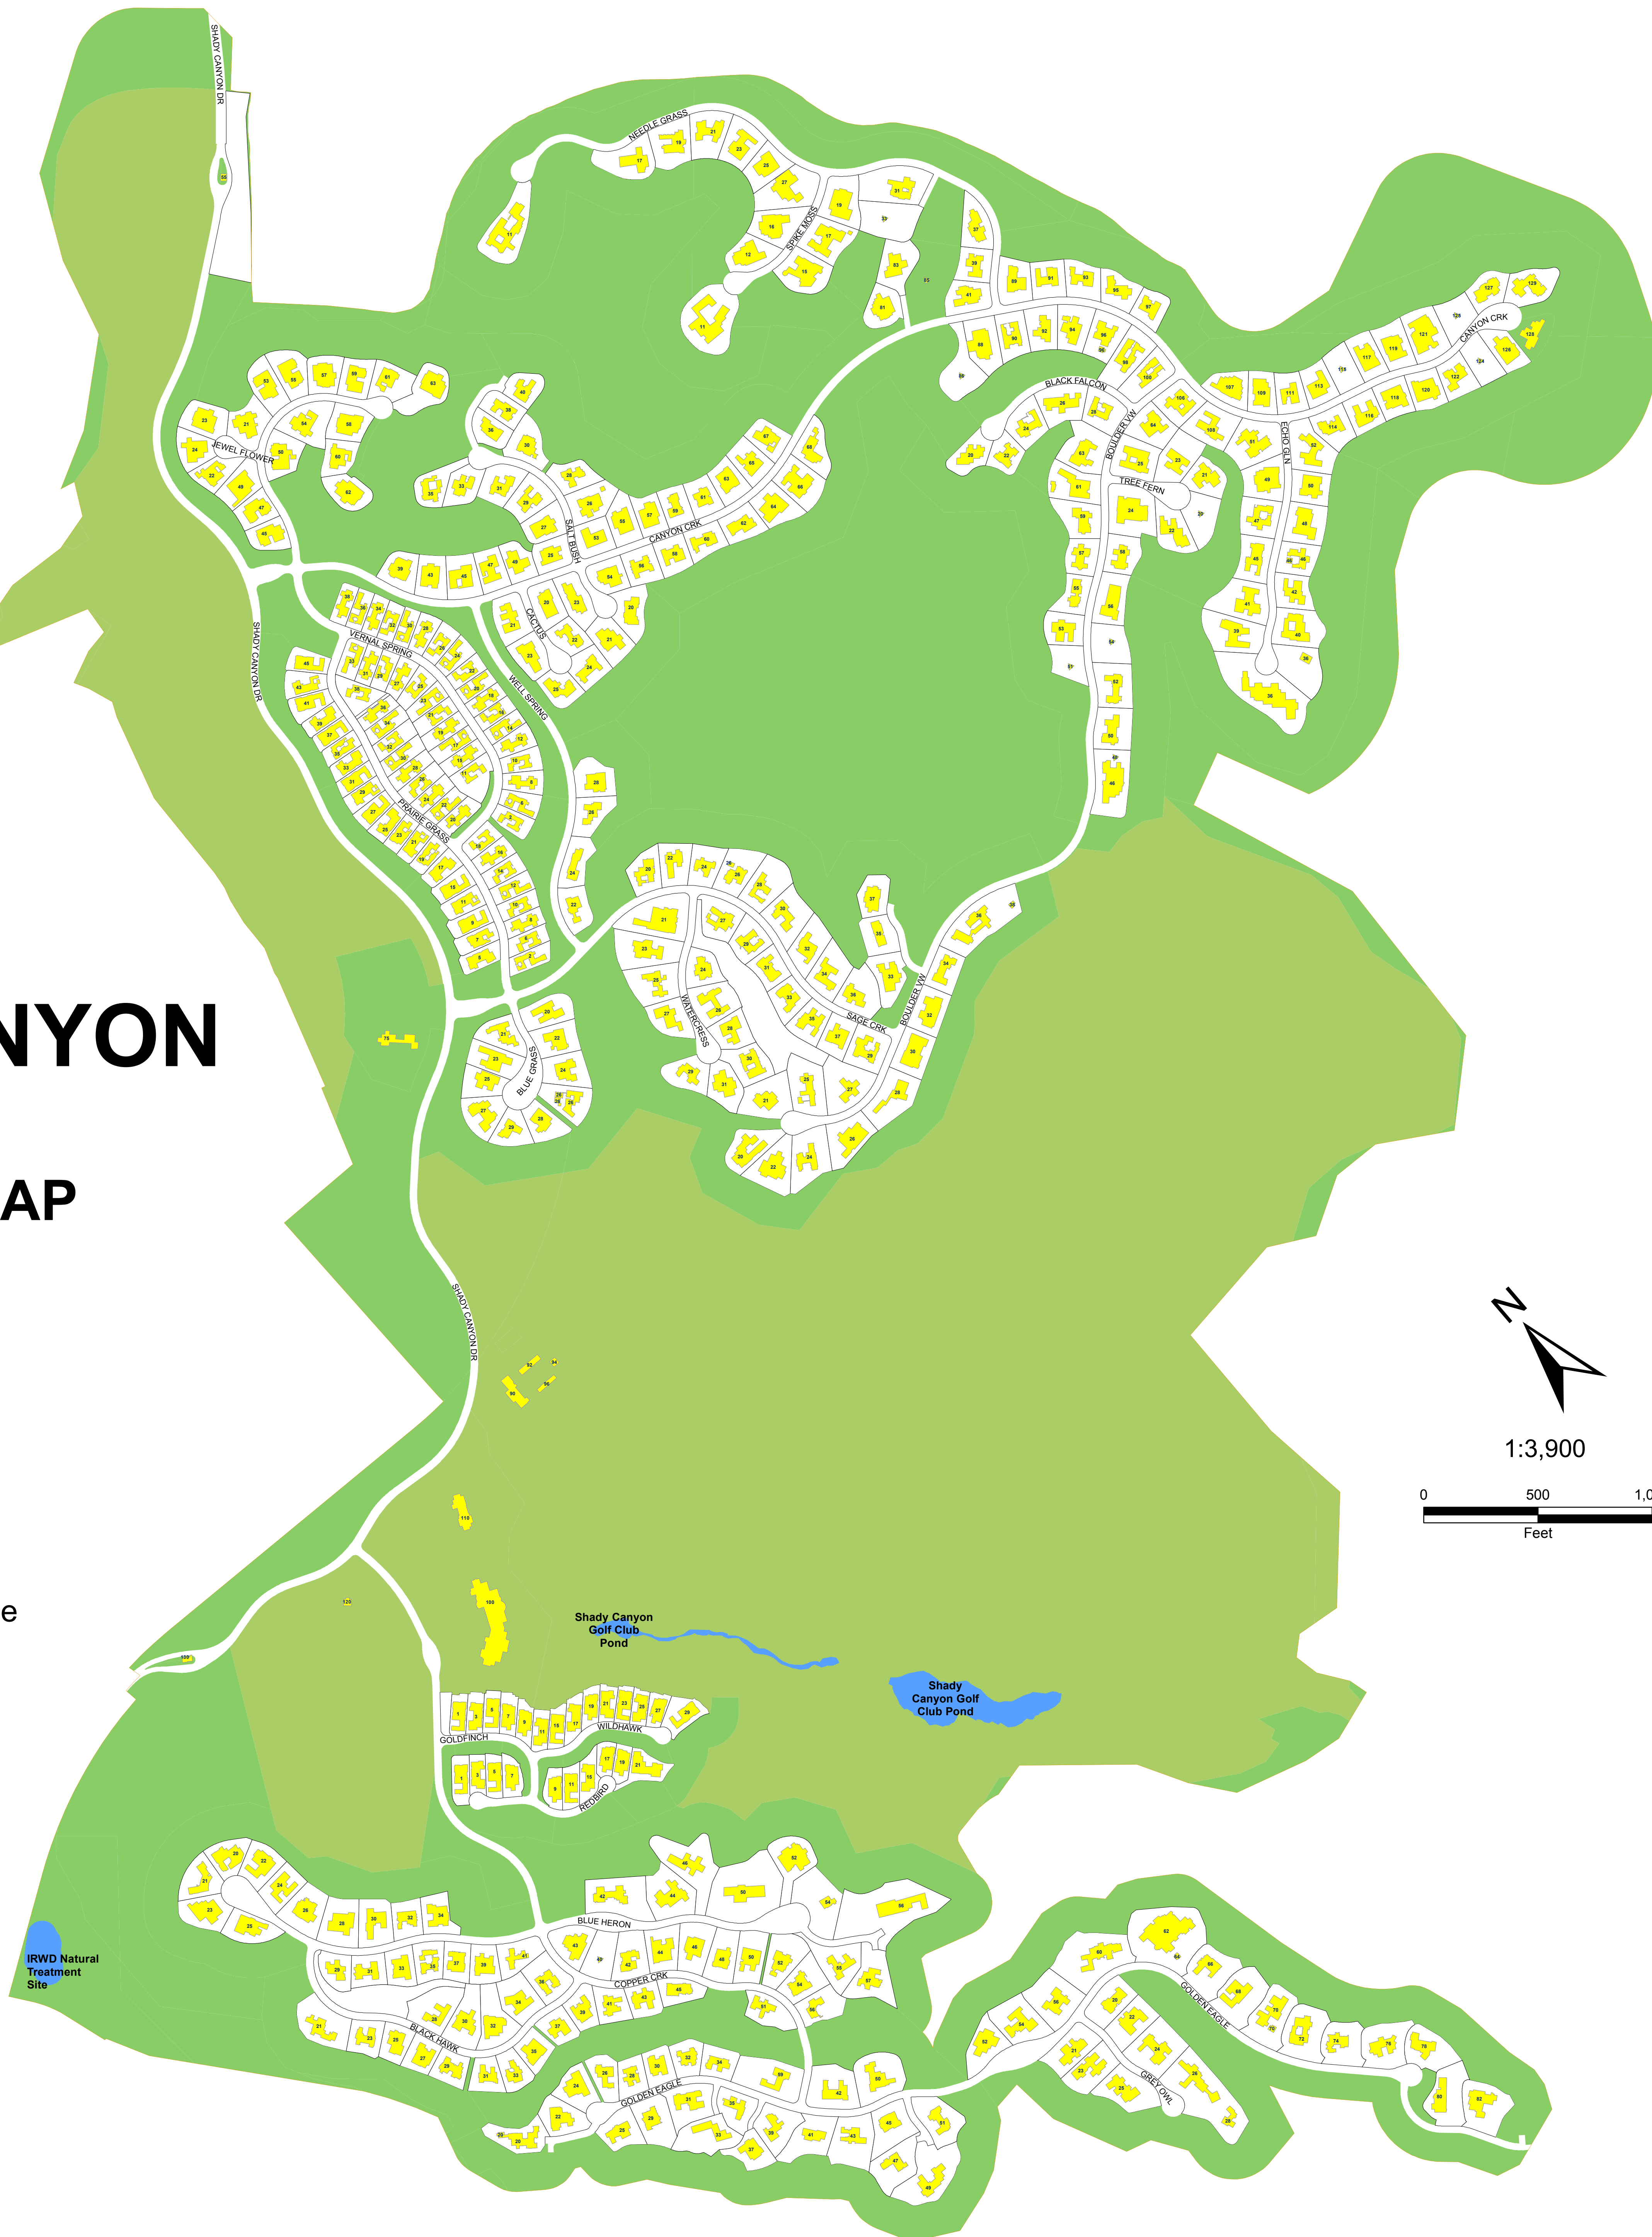

SHADY CANYON

PA 22 ADDRESS MAP

Legend

- Buildings
- SurfaceWater
- Single Family Residence
- Landscaping & Parks
- Golf Course

1:3,900