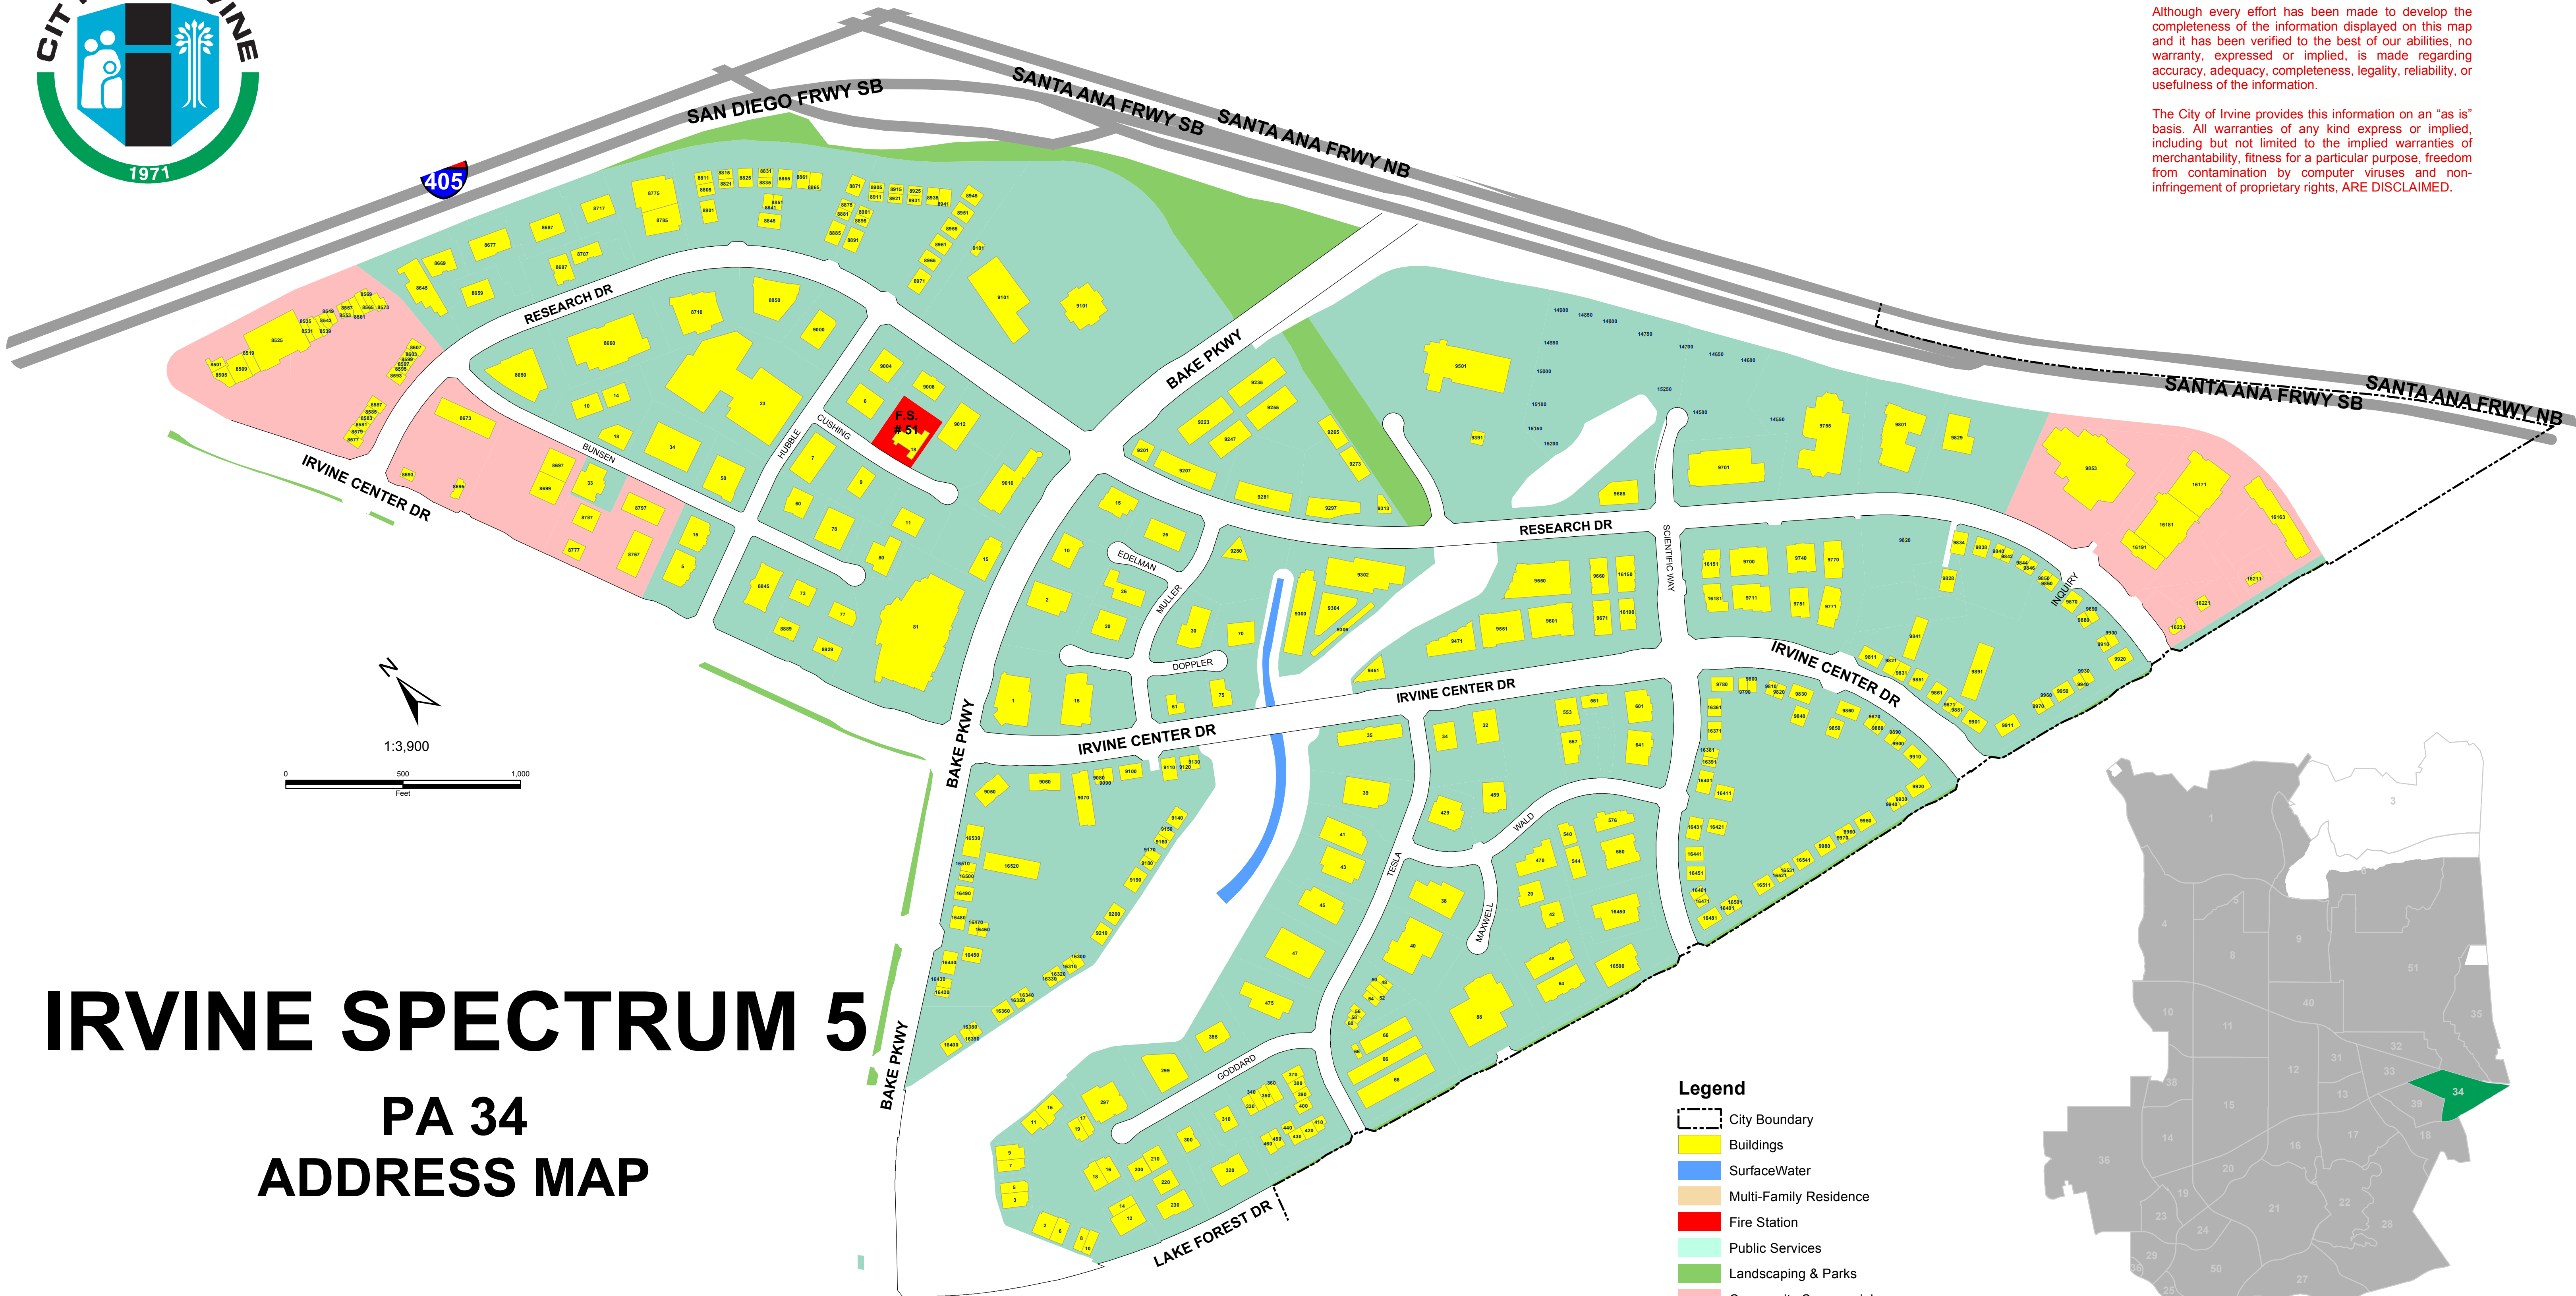

Although every effort has been made to develop the completeness of the information displayed on this map and it has been verified to the best of our abilities, no warranty, expressed or implied, is made regarding accuracy, adequacy, completeness, legality, reliability, or usefulness of the information.

IRVINE SPECTRUM 5

PA 34

ADDRESS MAP

- Legend**
- City Boundary
 - Buildings
 - Surface Water
 - Multi-Family Residence
 - Fire Station
 - Public Services
 - Landscaping & Parks
 - Community Commercial
 - Business Park