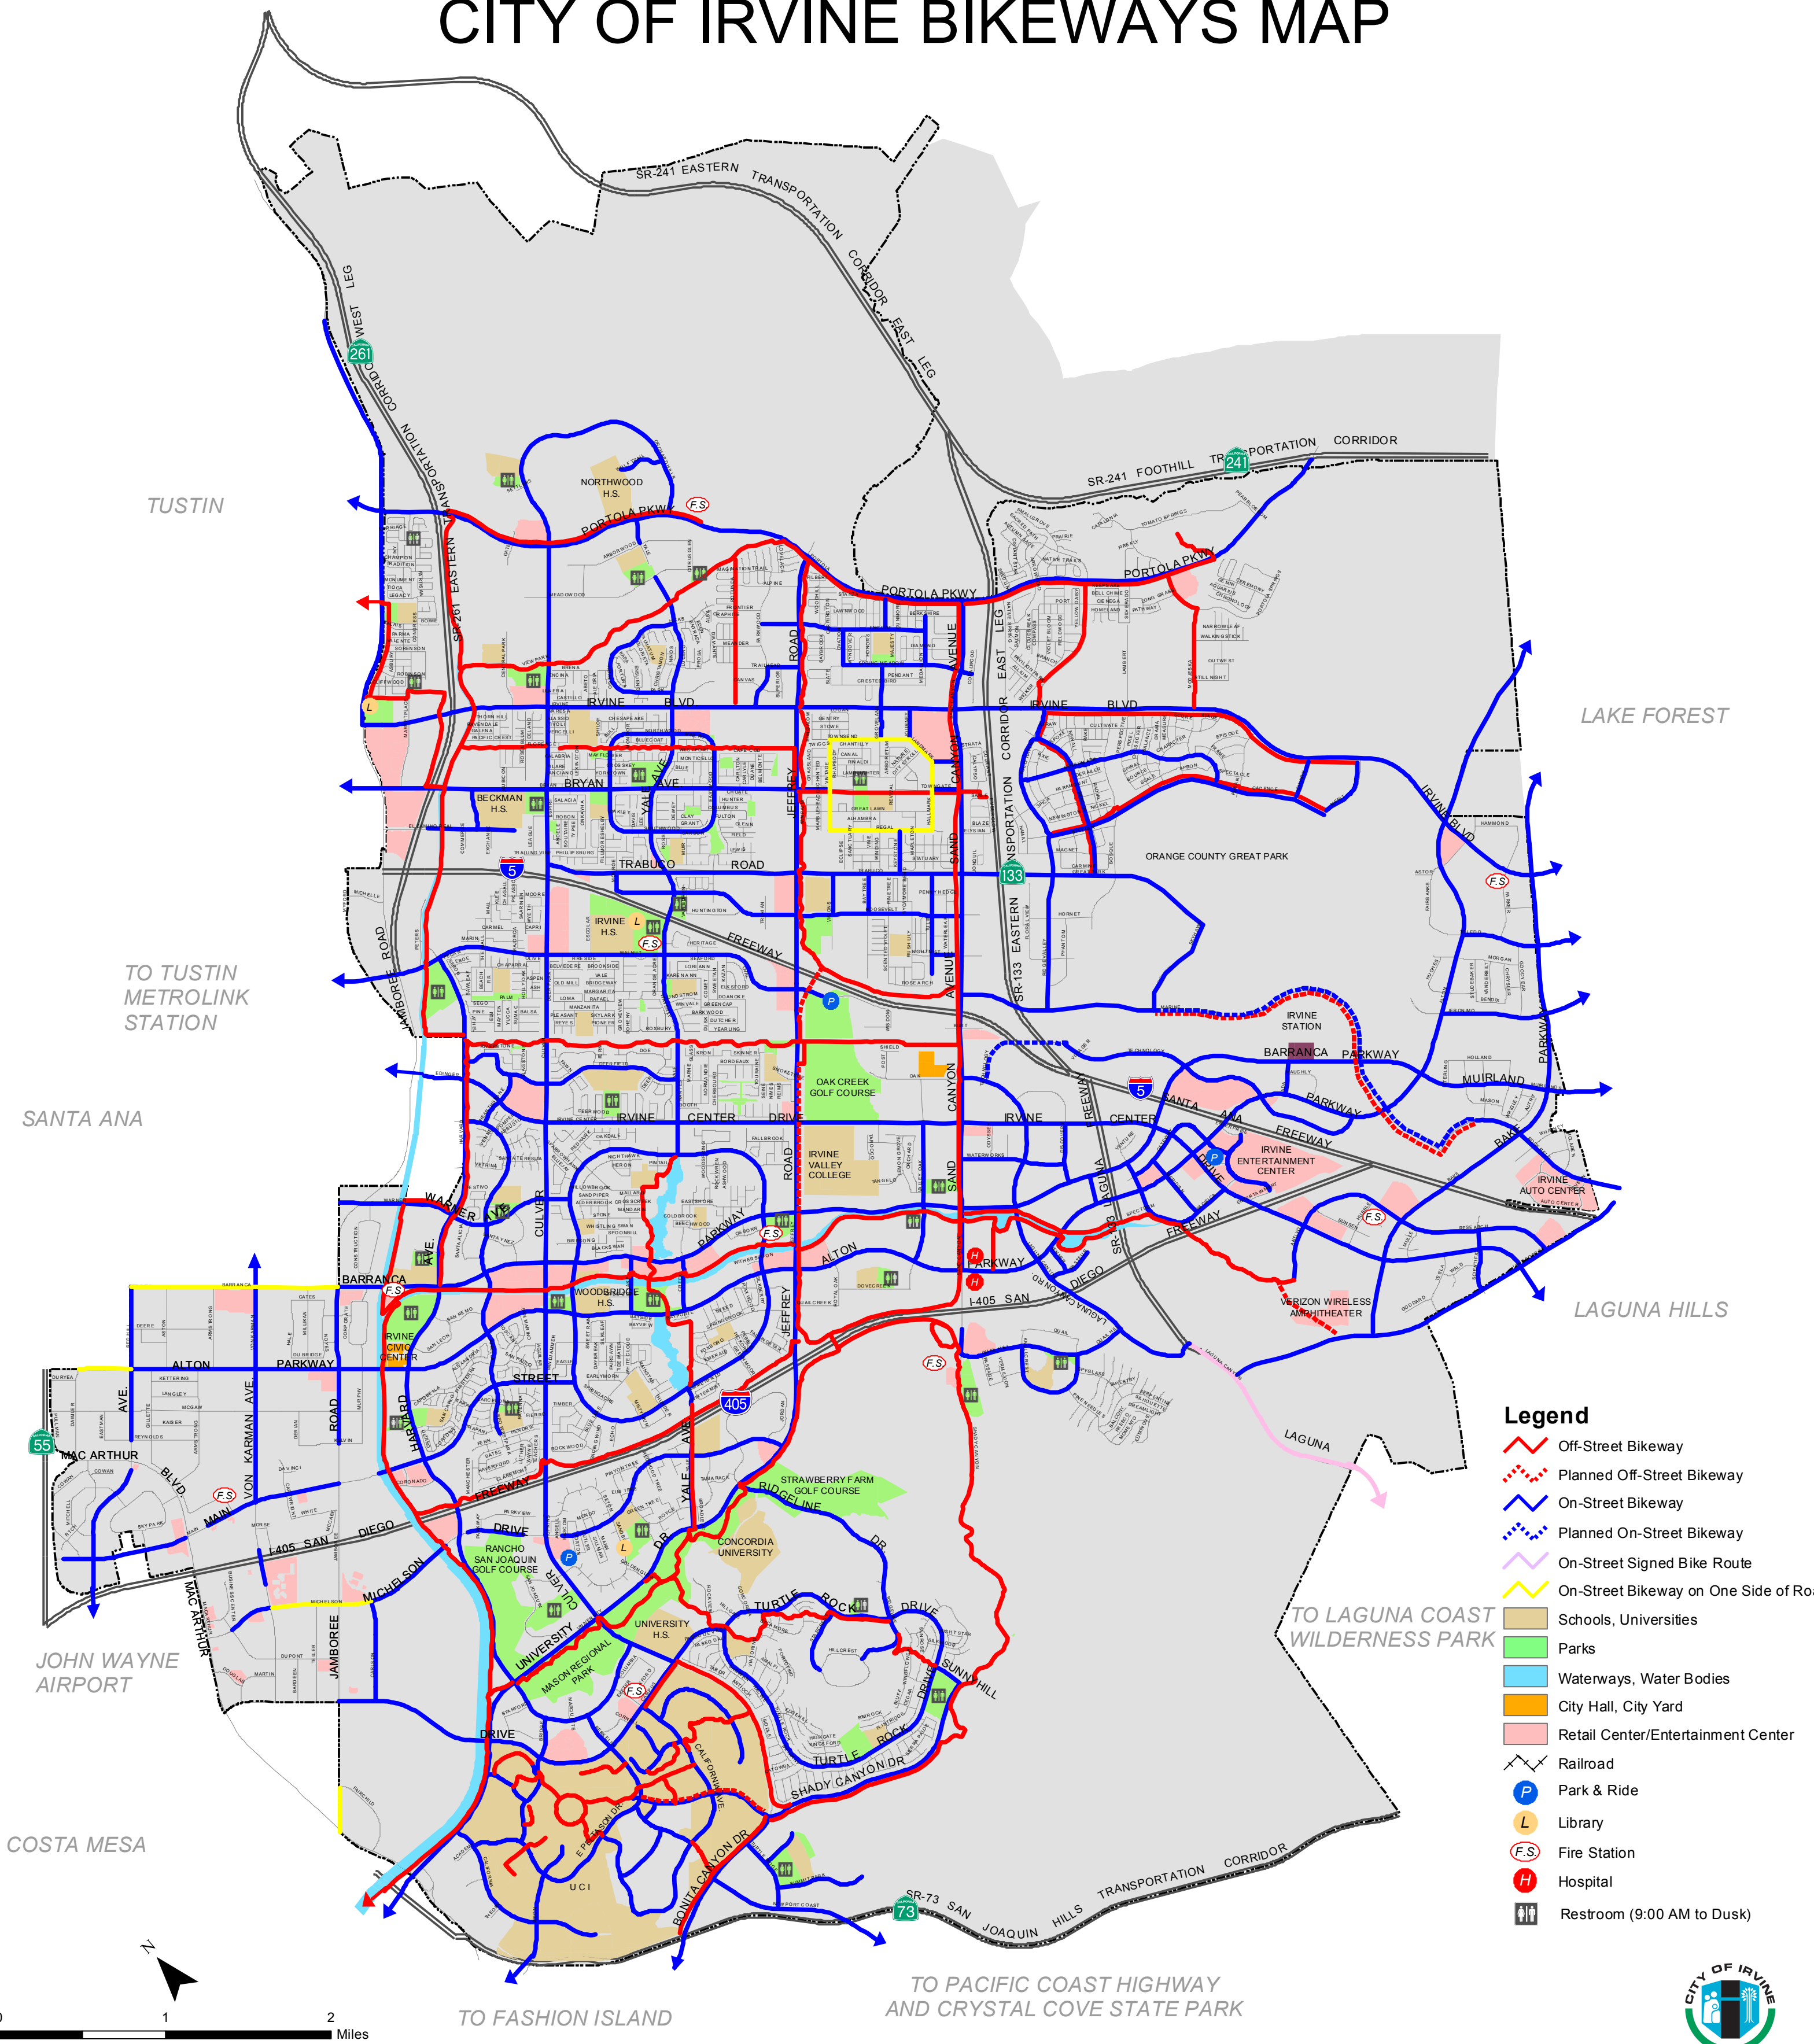

CITY OF IRVINE BIKEWAYS MAP

- Legend**
- Off-Street Bikeway
 - - - Planned Off-Street Bikeway
 - On-Street Bikeway
 - - - Planned On-Street Bikeway
 - On-Street Signed Bike Route
 - On-Street Bikeway on One Side of Road
 - Schools, Universities
 - Parks
 - Waterways, Water Bodies
 - City Hall, City Yard
 - Retail Center/Entertainment Center
 - Railroad
 - P Park & Ride
 - L Library
 - F.S. Fire Station
 - H Hospital
 - ♿ Restroom (9:00 AM to Dusk)

0 1 2 Miles

2016